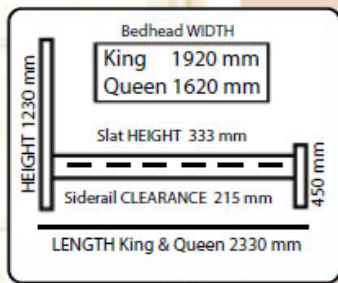

Loftwood Collection

4666 LBK KING BED WITH BOOKCASE
4667 LBQ QUEEN BED WITH BOOKCASE

4616 LBT BEDSIDE TABLE 500 x 425 x 600
4617 LTB TALLBOY 960 x 450 x 1200

4679 LDT DRESSER 1400 x 450 x 800
4669 LMR MIRROR 1000 x 1000

LOFTWOOD

Timber | Reclaimed / Recycled

Colour | Wood Crate