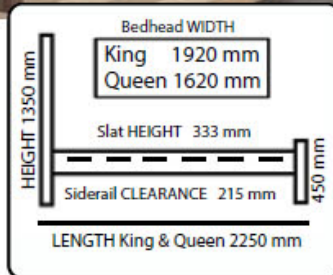

ANNATTO

Timber | Acacia

Colour | Annatto

Bethany / Bayview Collection

1506 BPK KING BED

1316 BBT BEDSIDE TABLE 600 x 450 x 550

BETHANY

Timber | Acacia

Colour | Maple

Bistre Collection

7406 BPK KING BED
7407 BPQ QUEEN BED

7411 BKD KING BED WITH 2 DRAWERS
7412 BQD QUEEN BED WITH 2 DRAWERS

7418 BLT Tallboy Large
1160 x 450 x 1200

7417 BTB Tallboy Standard
960 x 450 x 1200