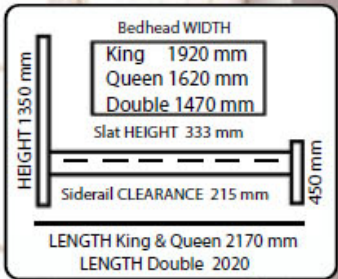

Queenstown Collection

Mocha

- 3011 QKD KING BED WITH 2 DRAWERS
- 3012 QQD QUEEN BED WITH 2 DRAWERS
- 3013 QDD DOUBLE BED WITH 2 DRAWERS

- 3016 QBT BEDSIDE TABLE 530 x 425 x 640
- 3017 QTB TALLBOY 1000 x 450 x 1200

- 3079 QDT DRESSER 1450 x 450 x 800
- 3069 QMR MIRROR 1000 x 1000

QUEENSTOWN

Timber | New Zealand Furniture Grade Pine

Colour | Mocha