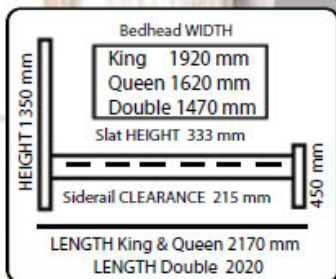

- 3016 QBT BEDSIDE TABLE 530 x 425 x 640
- 3017 QTB TALLBOY 1000 x 450 x 1200

- 3079 QDT DRESSER 1450 x 450 x 800
- 3069 QMR MIRROR 1000 x 1000

QUEENSTOWN

Timber | New Zealand Furniture Grade Pine

Colour | Mocha

Queenstown - Arizona White Collection

- 4007 QAQ ARIZONA FEDERATION QUEEN BED
- 4008 QAD ARIZONA FEDERATION DOUBLE BED
- 4009 QKA ARIZONA FEDERATION KING SINGLE BED

- 4016 QBT BEDSIDE TABLE 530 x 425 x 640
- 4017 QTB TALLBOY 1000 x 450 x 1200

- 4079 QDT DRESSER 1450 x 450 x 800
- 4069 QMR MIRROR 1000 x 1000

QUEENSTOWN - ARIZONA White

Timber | New Zealand Furniture Grade Pine

Colour | Alabaster

Queenstown White Collection

Alabaster

4011 QKD KING BED WITH 2 DRAWERS
 4012 QQD QUEEN BED WITH 2 DRAWERS
 4013 QDD DOUBLE BED WITH 2 DRAWERS