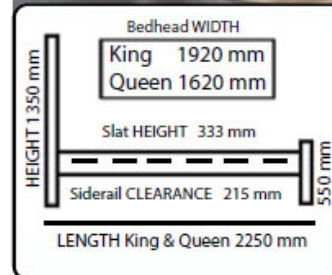

ANNATTO

Timber | Acacia

Colour | Annatto

Bethany / Bayview Collection

1506 BPK KING BED

1316 BBT BEDSIDE TABLE 600 x 450 x 550

BETHANY

Timber | Acacia

Colour | Maple

Bistre Collection

7406 BPK KING BED
7407 BPQ QUEEN BED

7411 BKD KING BED WITH 2 DRAWERS
7412 BQD QUEEN BED WITH 2 DRAWERS

7418 BLT Tallboy Large
1160 x 450 x 1200

7417 BTB Tallboy Standard
960 x 450 x 1200