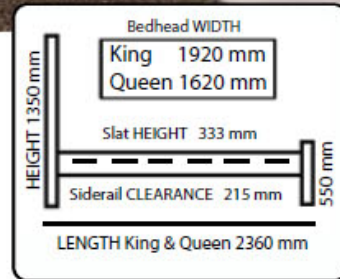

Caraway Collection

9418 CLT Tallboy Large 1160 x 450 x 1200