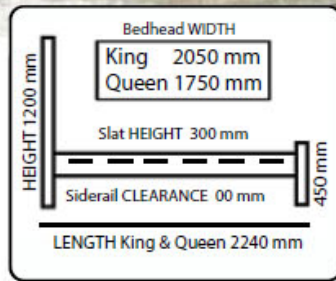

Portsea Collection

2911 PKD-O KING BED WITH 2 DRAWERS
2912 PQD-O QUEEN BED WITH 2 DRAWERS

2914 PDK-O
King Single Bed with 1 Drawer