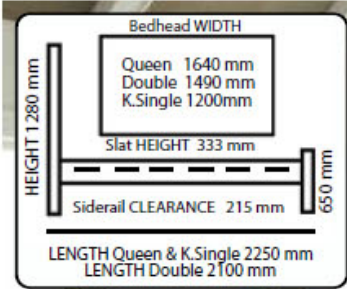

Queenstown - Arizona White Collection

- 4007 QAQ ARIZONA FEDERATION QUEEN BED
- 4008 QAD ARIZONA FEDERATION DOUBLE BED
- 4009 QKA ARIZONA FEDERATION KING SINGLE BED

- 4016 QBT BEDSIDE TABLE 530 x 425 x 640
- 4017 QTB TALLBOY 1000 x 450 x 1200

- 4079 QDT DRESSER 1450 x 450 x 800
- 4069 QMR MIRROR 1000 x 1000

QUEENSTOWN - ARIZONA White

Timber | New Zealand Furniture Grade Pine

Colour | Alabaster