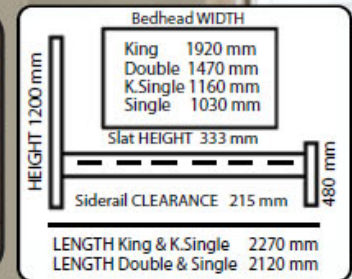

7116 TBT BEDSIDE TABLE 500 x 425 x 600
7117 TTB TALLBOY 960 x 450 x 1200

7119 TDM DRESSER 1400 x 450 x 800
& MIRROR 1000 x 1000

TRENT

Timber | New Zealand Furniture Grade Pine

Colour | Winter Garden

Woodstock Collection

4506 WPK KING BED
4508 WPD DOUBLE BED

4514 WDK KING SINGLE BED WITH DRAWER
4510 WPS SINGLE BED

4516 WBT BEDSIDE TABLE
550 x 425 x 660

WOODSTOCK

Timber | New Zealand Furniture Grade Pine

Colour | Driftwood